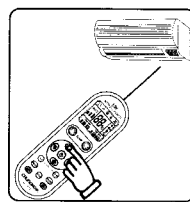

3. Press "Enter" key, the code will stop flashing,

4. Test if the keys on the remote control is effective, if yes, finish setting, if not, please repeat step 2-4.