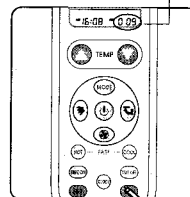

#### B. Manually input code

1. Manually plug-in the air conditioner, find the type of the air conditioner in the "Code Table", and find the first code, for example: Haier

Brand	Code
Haier	1-19

Code is flashing

2. Hold on "SET" key (for about 3 seconds), release when the code flashes in the LCD, press temperature "▲" key till the desired code displays and flashes in the LCD.

Code stops flashing

3. Press "Enter" key, the code will stop flashing,