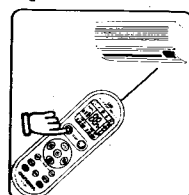

C. Manually search for code

1. Manually plug-in the air conditioner, aim the remote control at the receiving window of the air conditioner.

Set Time Function

Press "Clock" key to enter into clock setting state, clock flashes, adjust current time by pressing "Temperature +" or "Temperature -", press "Clock" key again to exit.

Timing ON/OFF Function

Timing ON Function

Timing OFF Function

Press "Timing Off" key to increase one hour for turning off the machine at setting time, it means to cancel Timing OFF if it exceeds 24 hours. The time displayed for closing the machine means that the air conditioner automatically turns off at the setting time. The displayed OFF time will count down.

Note: Timing function applies HOUR system, which shall be 24 hours for max, the timing on and timing off time shall not be set at the same.

Warm tips

Applicable brand and code list