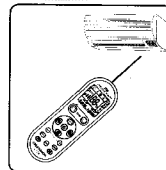

A. Digital automatic search type

1. Manually plug-in the air conditioner, aim the remote control at the receiving window of the air conditioner.