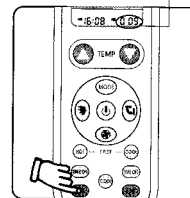

B. Manually input code

1. Manually plug-in the air conditioner, find the type of the air conditioner in the "Code Table", and find the first code, for example: Haier

Brand	Code
Haier	1-19

Code is flashing