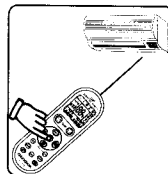

### Battery Installation:

1. Remove the battery cover of the remote control, install two new 7# batteries;
2. Install the battery cover. The time will appear in the left corner of LCD display.

★ Since the remote control has the function of automatic memory after power failure, insure that the remote control can work normally after replacing batteries, the interval of replacing batteries should exceed 30 seconds.

### Setting of Remote Control

Three methods (Method A/B/C) are provided to set this remote control, any one of which can be used in operation.

#### A. Digital automatic search type

1. Manually plug-in the air conditioner, aim the remote control at the receiving window of the air conditioner.

2. Hold on "SET" key (for about 3 seconds), release after the code flashes in the LCD, then press "Power" key (for about 6 seconds), release it after the code flashes again, the system will enter into automatic search state, and the code will increase "1" every two seconds, pay attention to the state of your air conditioner, keep searching till the air conditioner automatically turn on/off, press "Enter" key to finish setting.